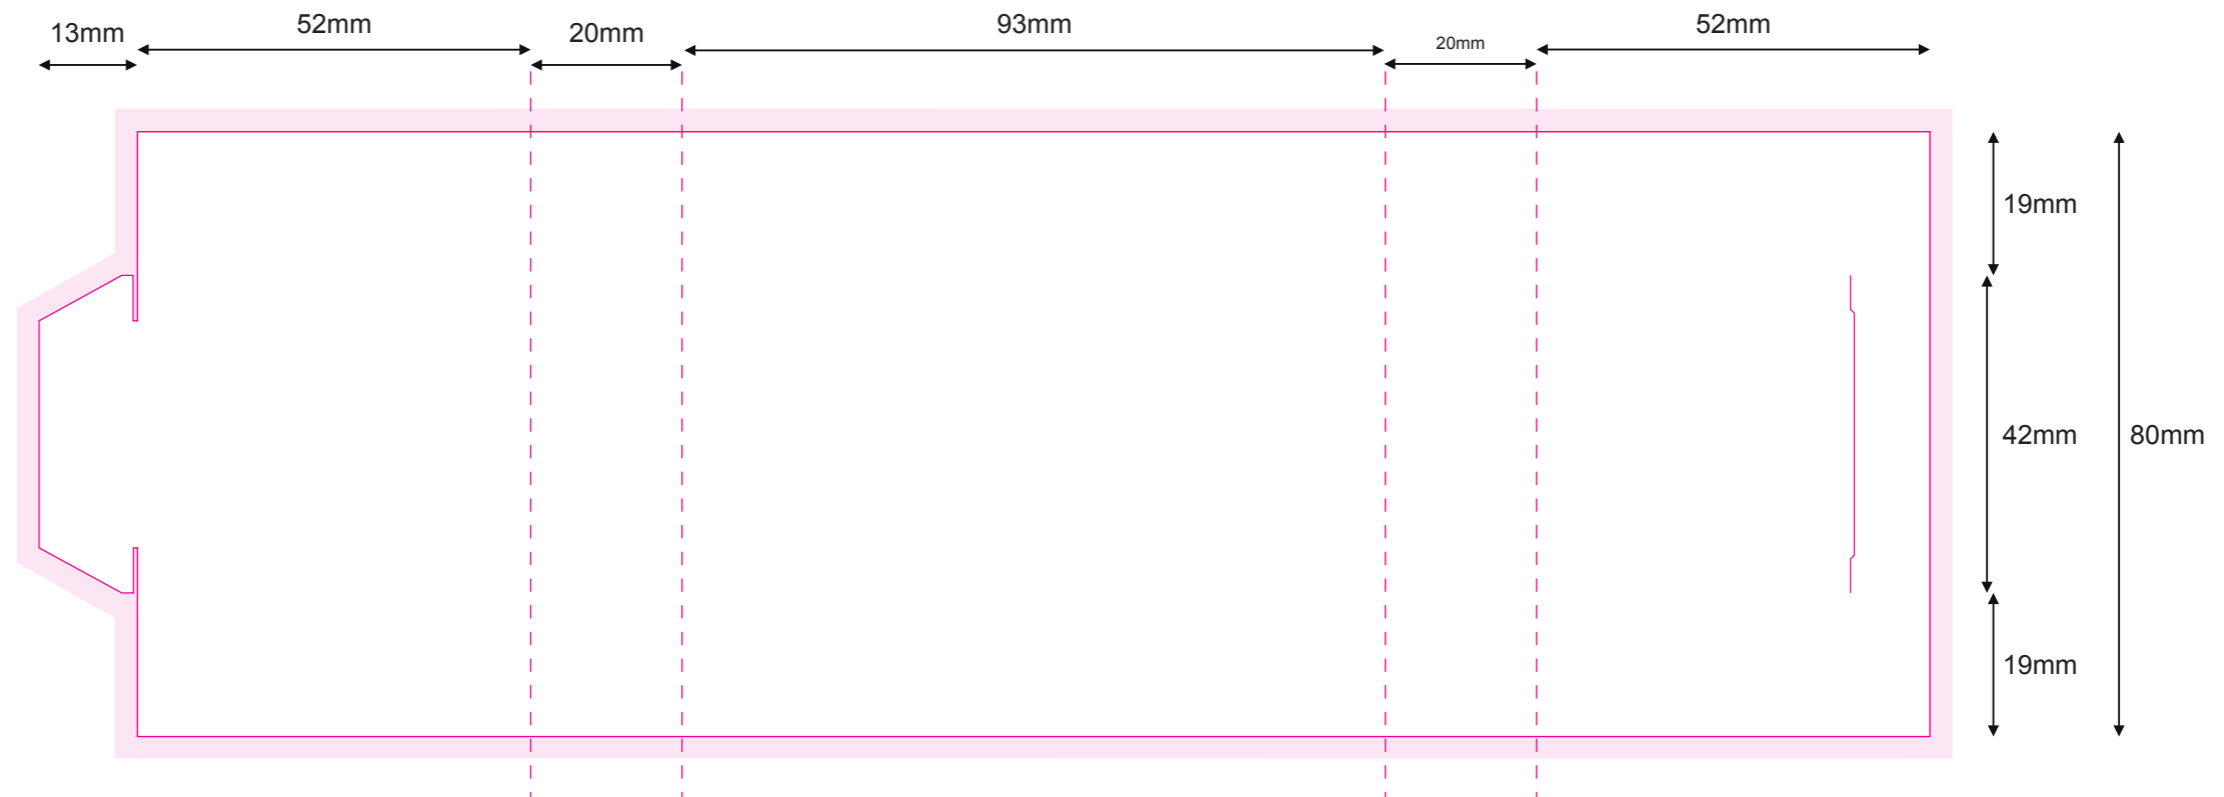

Style 3: 250mm x 80mm Retail Interlock Wrap Template 20mm capacity

Note1: Ensure any graphics that go to the edge of the artwork extend by 3mm into the bleed area

Note 2: Send us back your artwork with and without this template visible.

Artwork area 
Bleed area 
Optional crease line 